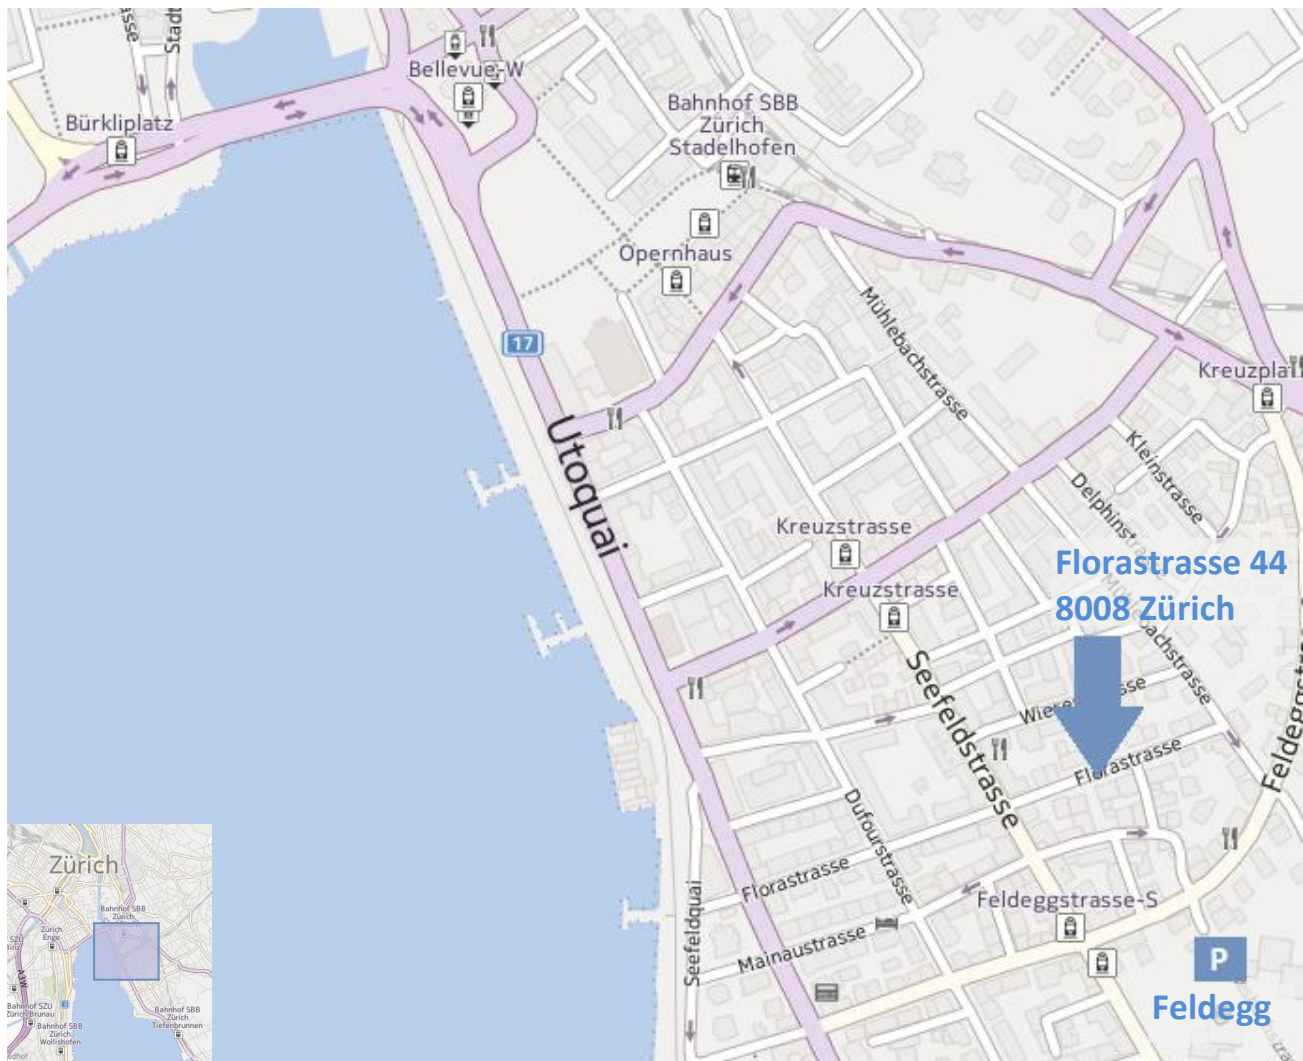

## YOU REACH US...:

...by public transportation using tramstop Kreuzstrasse or Feldeggstrasse:

- from Zurich Hauptbahnhof (Bahnhofquai): tram 4, direction: Tiefenbrunnen
- from Bahnhof Stadelhofen (Opera): tram 2 and 4, direction: Tiefenbrunnen
- from Bahnhof Tiefenbrunnen: tram 2 and 4, direction: Bellevue

The car park Feldegg is in walking distance.  
(1 minute).